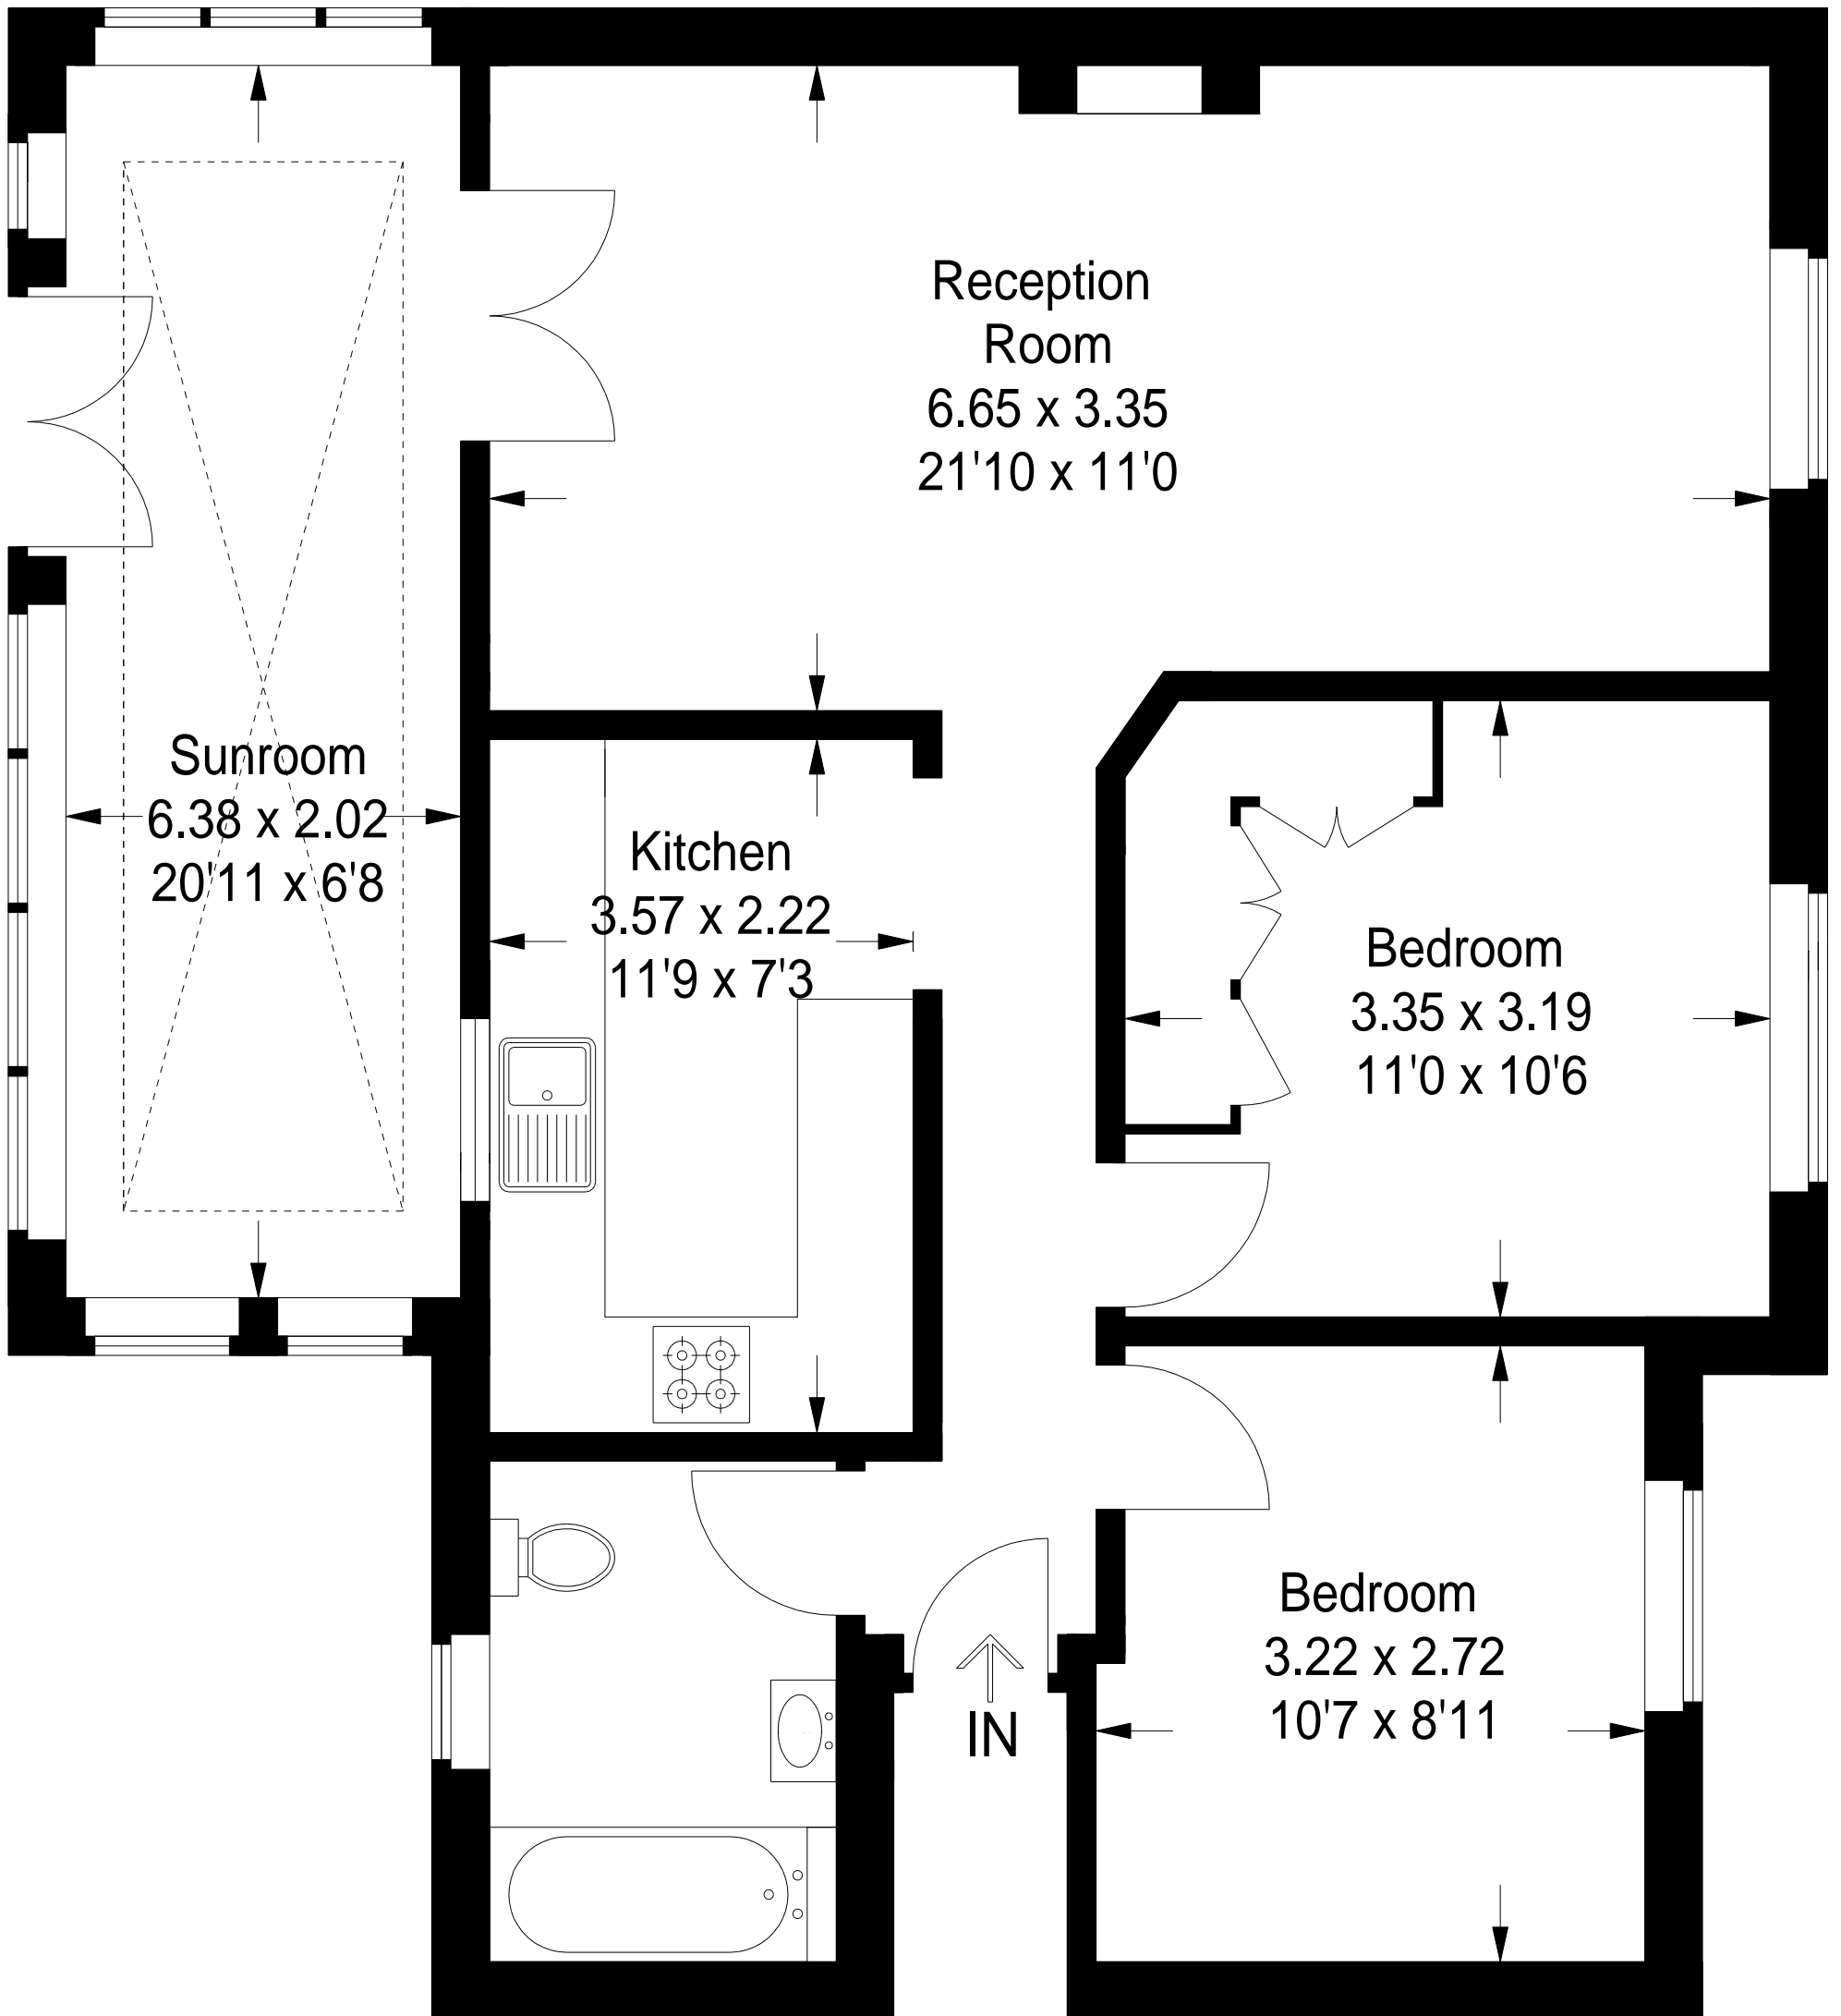

# Hanworth Road

Approximate Gross Internal Area  
75.6 sq m / 814 sq ft

**First Floor**  
814 sq ft / 75.6 sq m

Illustration for identification purposes only, measurements are approximate, not to scale. floorplansUsketch.com © (ID1043563)