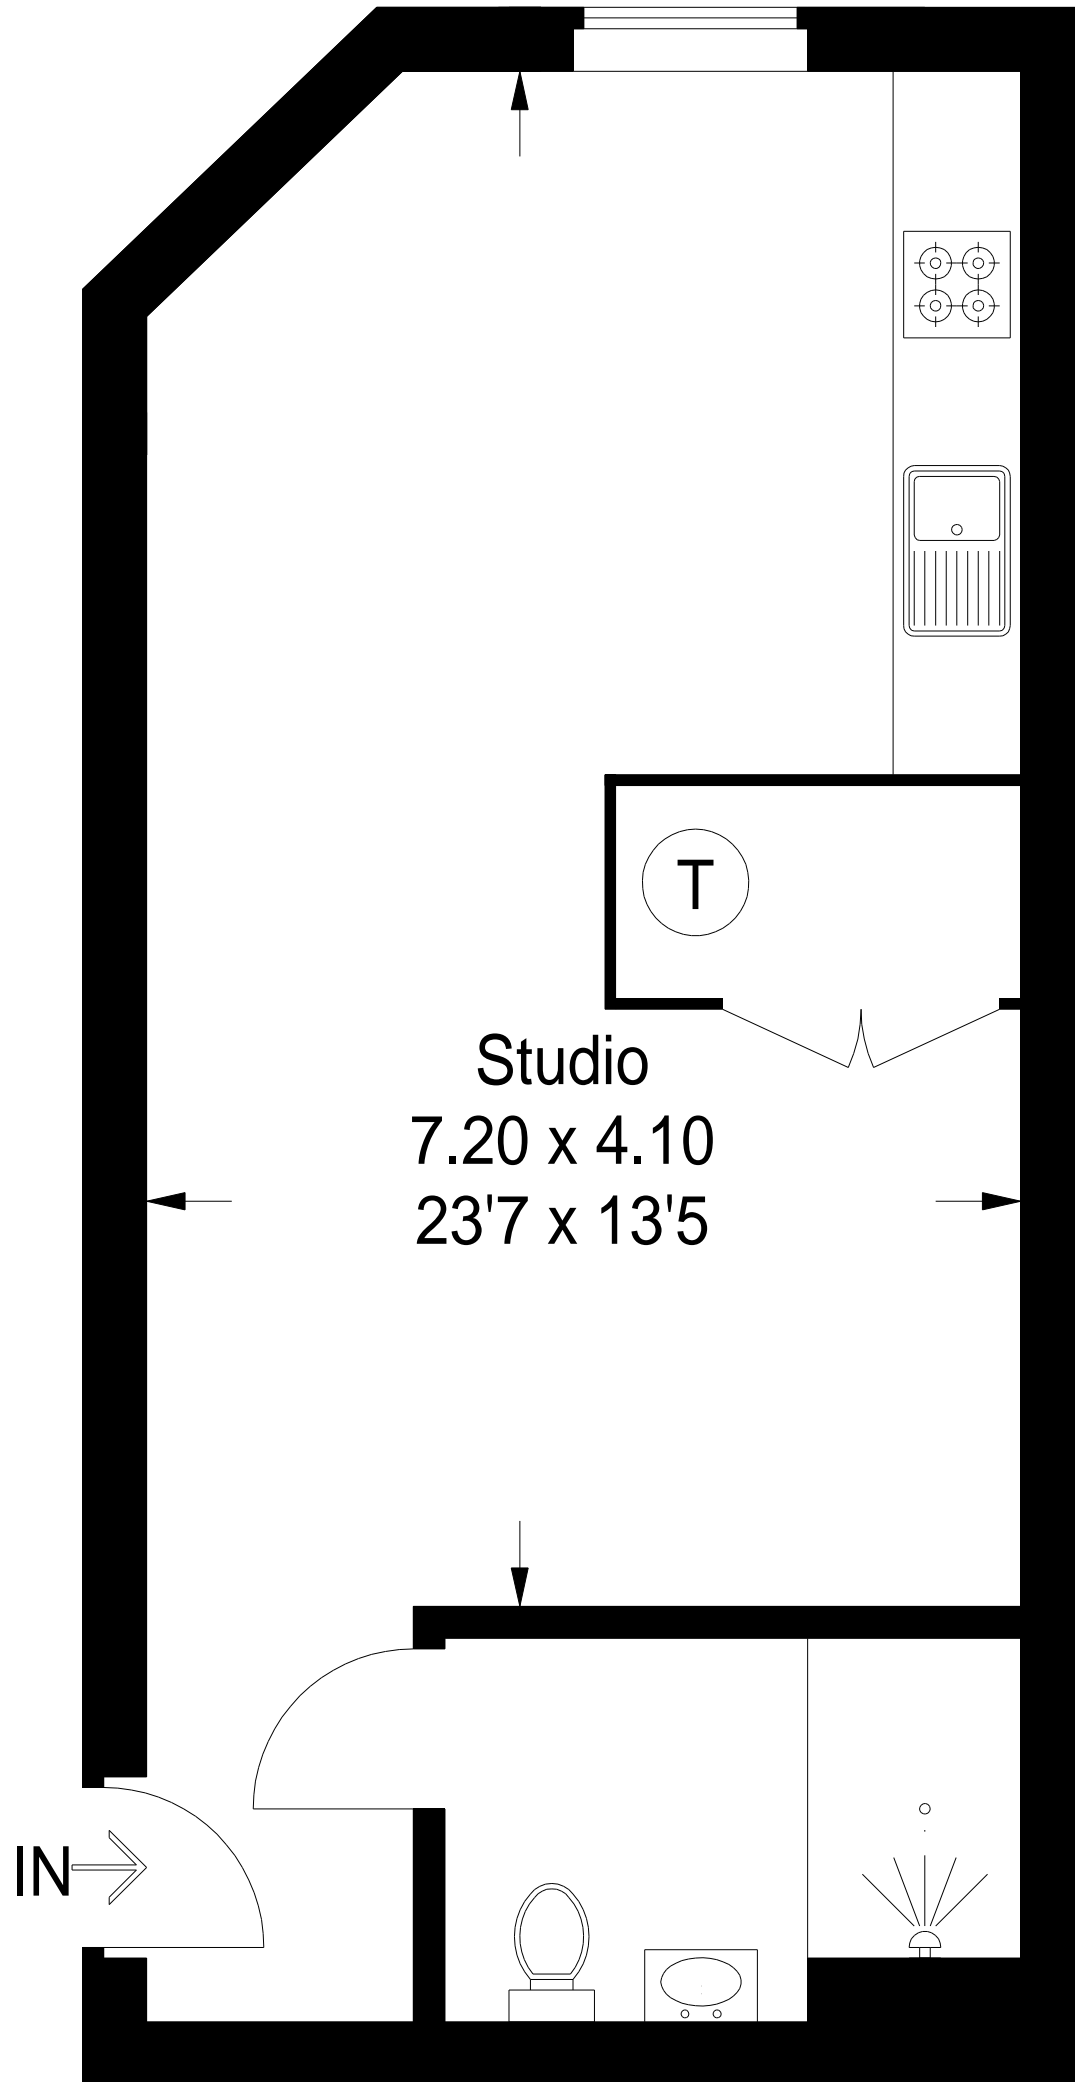

# Garrick House

Approximate Gross Internal Area  
37.0 sq m / 398 sq ft

**398 sq ft / 37.0 sq m**

Illustration for identification purposes only,  
measurements are approximate,  
not to scale. floorplansUsketch.com © (ID1021873)