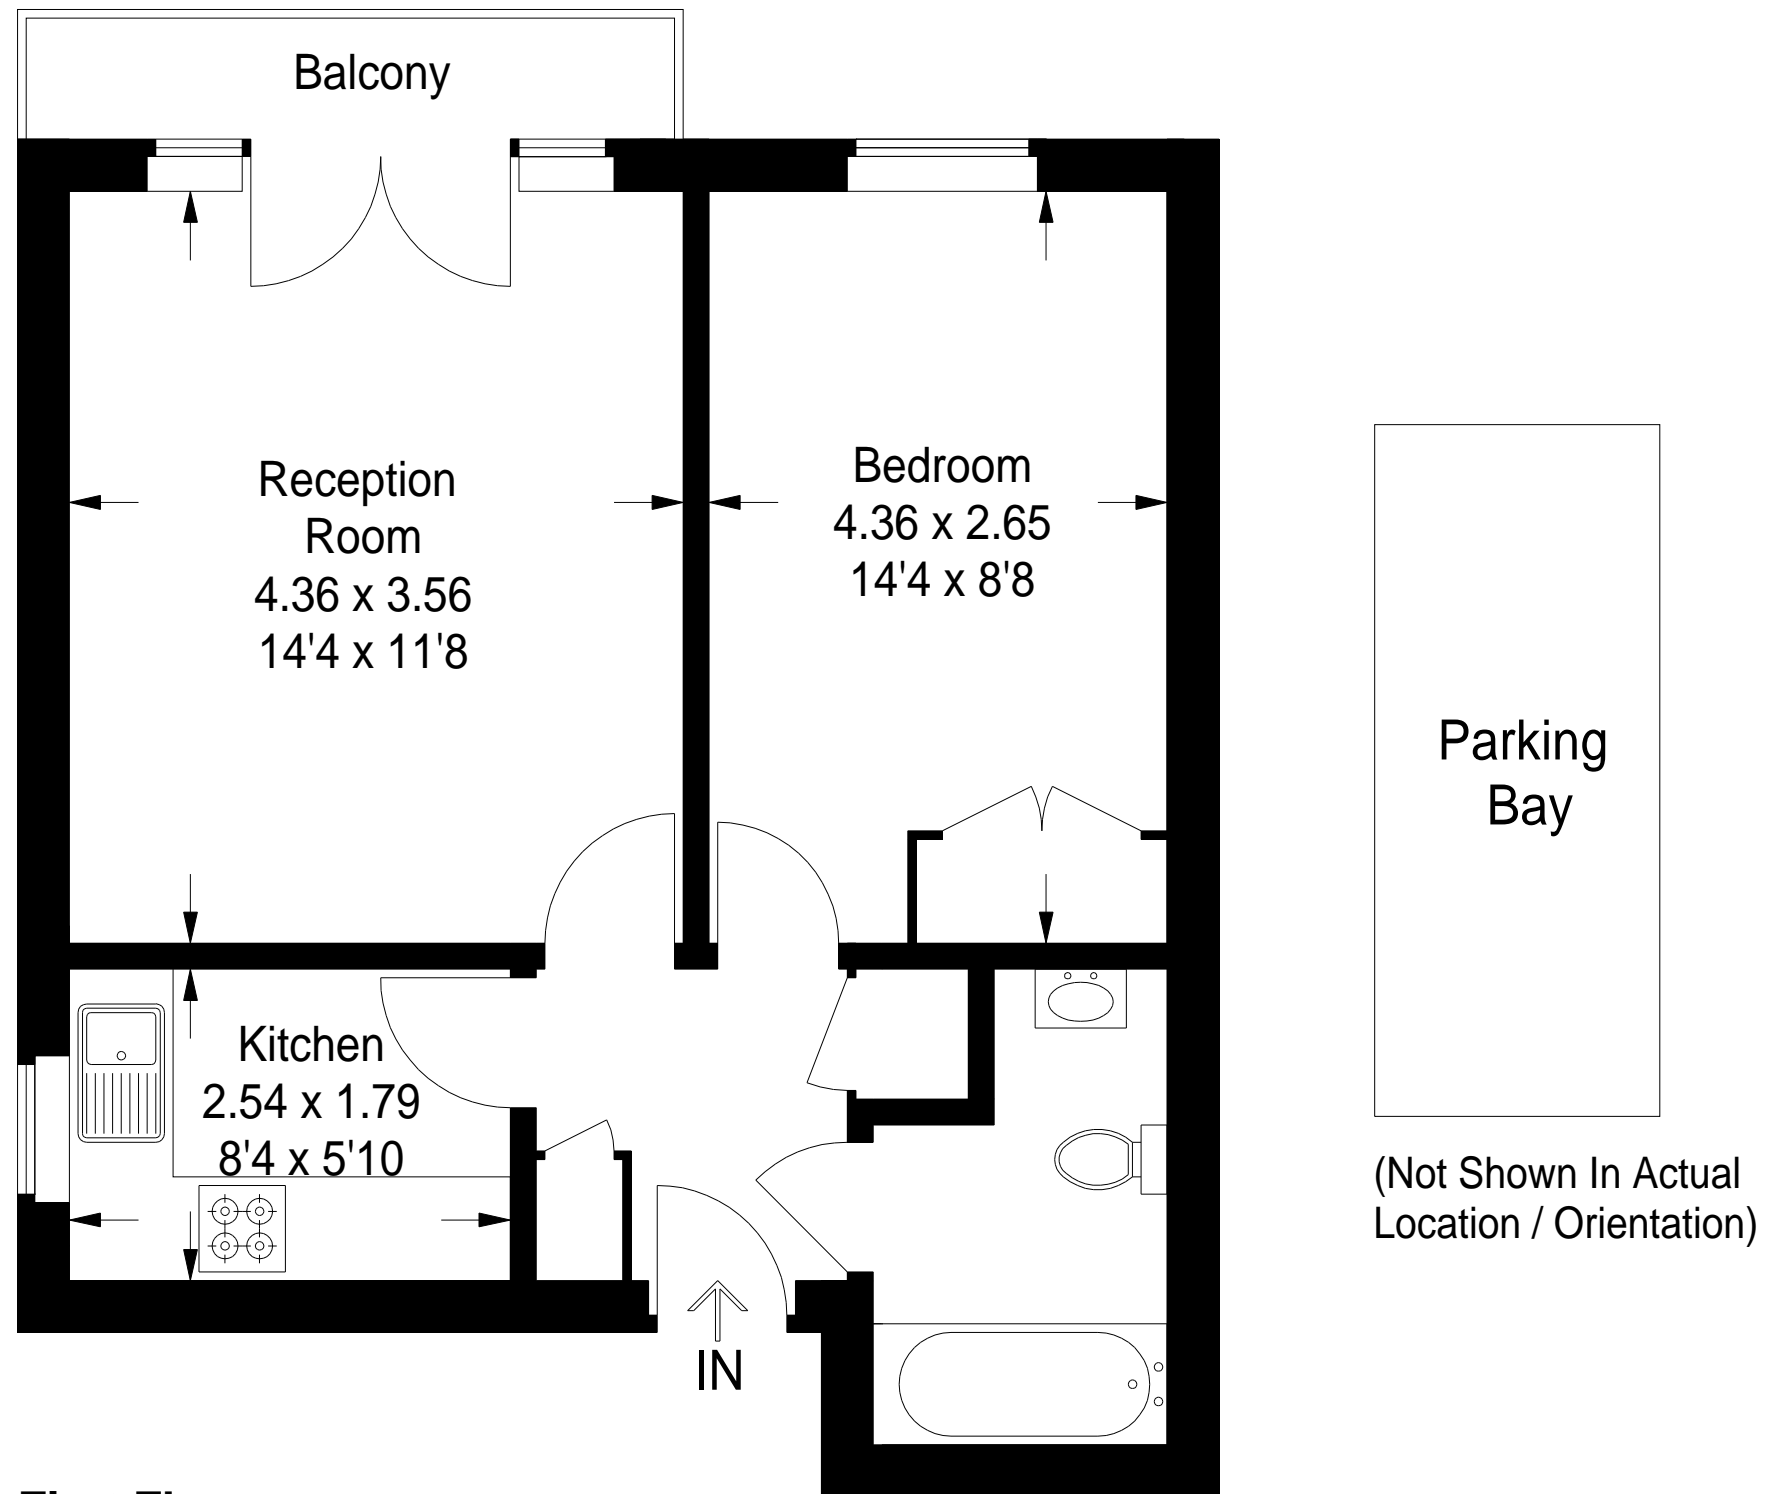

# Acorn Court

Approximate Gross Internal Area  
42.1 sq m / 453 sq ft

**First Floor**  
453 sq ft / 42.1 sq m

Illustration for identification purposes only, measurements are approximate,  
not to scale. floorplansUsketch.com © (ID1050902)